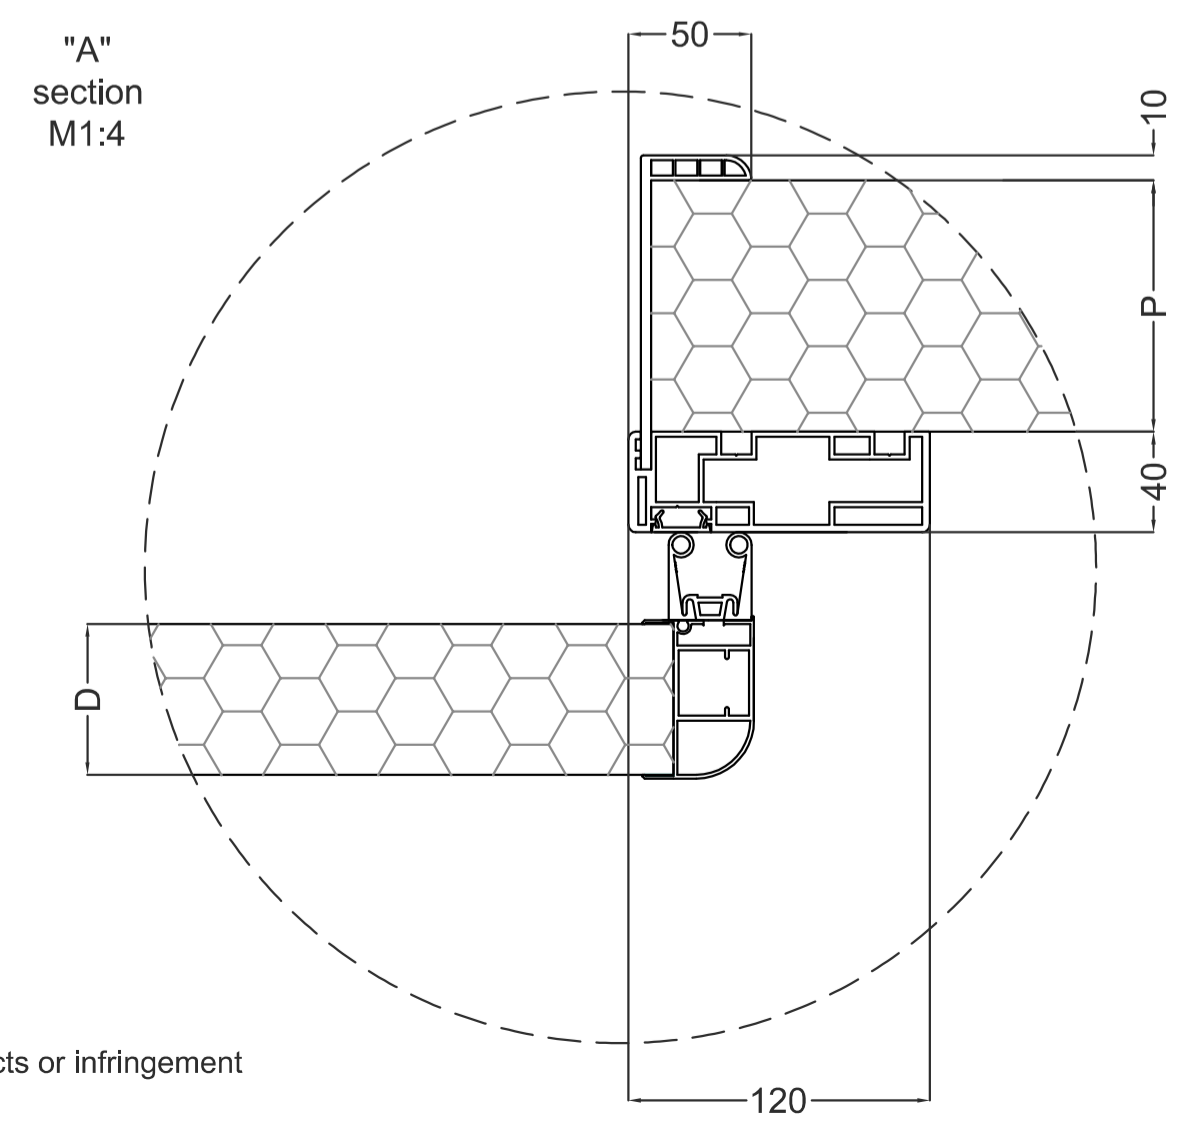

○-1 Wall guide (Optional)

D - Doorleaf thickness 60 mm
 H - Clear opening height
 W - Clear opening width
 P - Panel thickness
 PVC inner frame up to 150 mm
 Powder coated steel profile over 150 mm
 ○5 Sliding door hardware

Cut out size for frame
 W+20 mm
 H+10 mm

IglooDoors® products are protected by RCD (Registered Community Design) rights, unauthorized replication of the products or infringement of the design right may result in legal consequences.
 IglooDoors® products are equipped with a valid National Technical Assessment supported by accredited tests from ÉMI.

Tárgy:		IglooDoors® IDS60 +12/+18°C	
Dátum:			
2024.01.02		Ajánlati ref.:	
Tervező:		Oldalak:	
Istvánfy András		1/1 oldal	