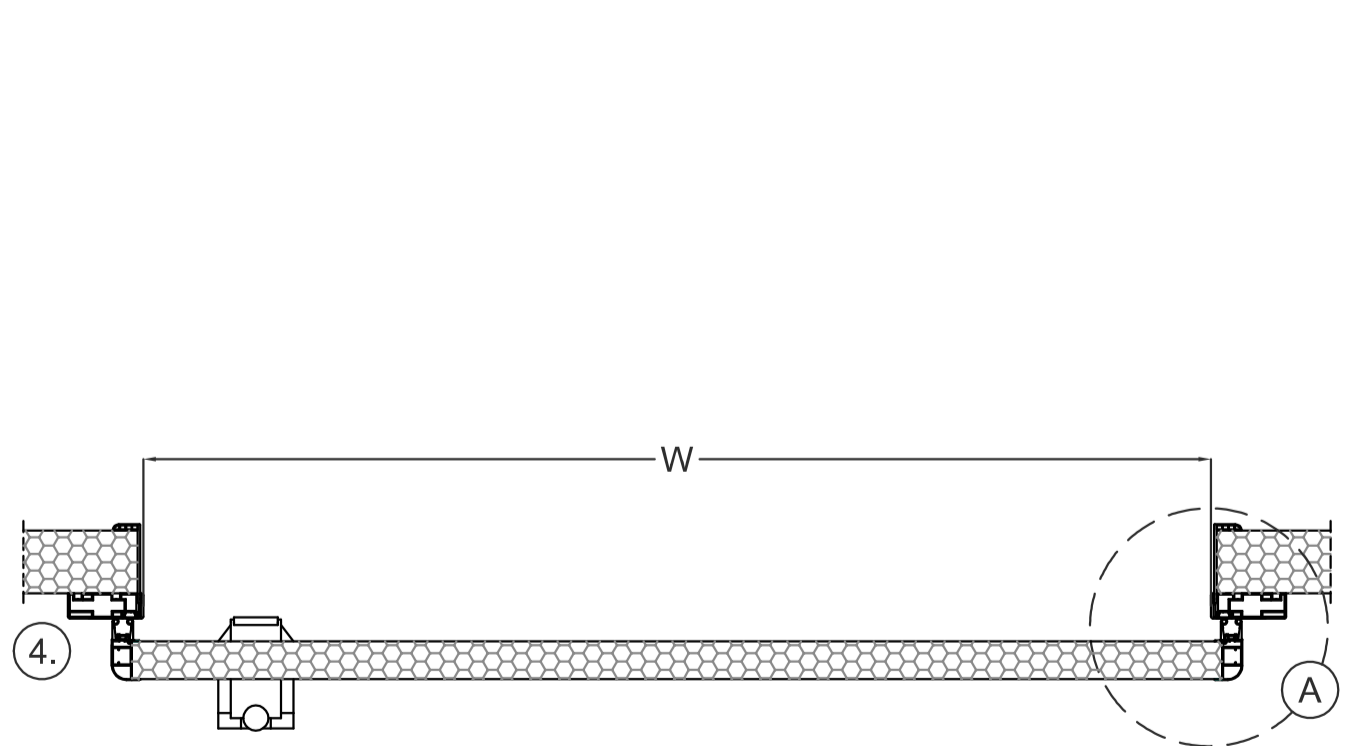

○-1 Wall guide (Optional)

D - Doorleaf thickness 60 mm
 H - Clear opening height
 W - Clear opening width
 P - Panel thickness
 PVC inner frame up to 150 mm
 Powder coated steel profile over 150 mm
 ○5 Sliding door hardware

Cut out size for frame
 W+20 mm
 H+10 mm

IglooDoors® products are protected by RCD (Registered Community Design) rights, unauthorized replication of the products or infringement of the design right may result in legal consequences.
 IglooDoors® products are equipped with a valid National Technical Assessment supported by accredited tests from ÉMI.