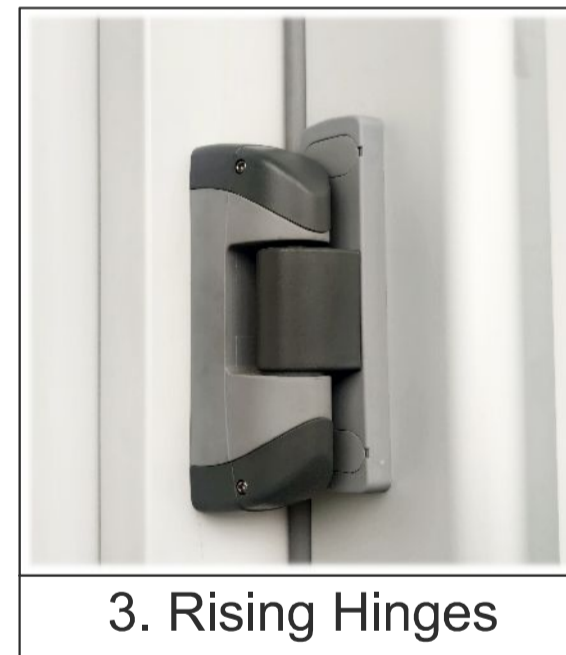

1. Euro2000 ext. lock

2. Euro2000 int. lock

3. Rising Hinges

4. PVC frame

"A"
section
M1:3

D - Doorleaf thickness 60 mm
H - Clear opening height
W - Clear opening width
P - Panel thickness
PVC inner frame up to 150 mm
Powder coated steel profile over 150 mm